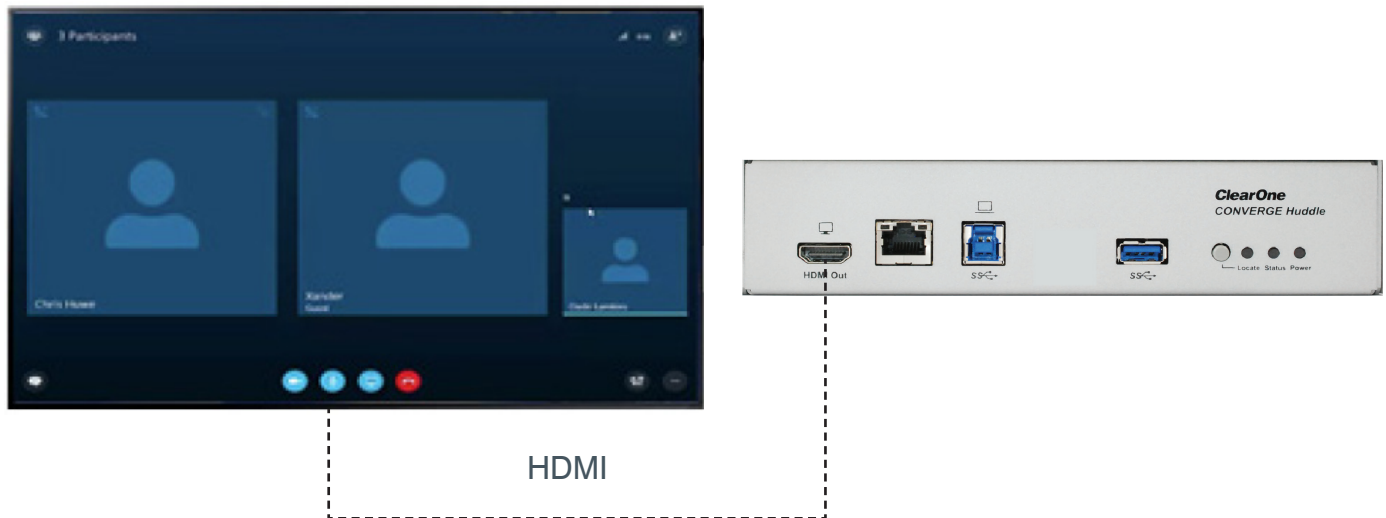

Document: QSG-0167-001v1.0 May 2023

Components Included

The COLLABORATE VERSA PRO 160 includes the UNITE™ 160 4K Camera, the CONVERGE Huddle DSP Mixer, a Ceiling Mic Array.

COLLABORATE Versa Pro 160

No	Description	Products
1	<p>910-3200-701:</p> <p>(1)CONVERGE Huddle, (2-4) Terminal Block Connectors, (5) USB 3.0 cable, (6) TRRS cable, (7) Mini COMBICON plug connectors, (8-9) Phillips pan-head screws, (10) Mounting ears kit</p>	
2	<p>910-2100-012</p> <p>UNITE 160 4K camera, power supply, USB 3.0 Cable Type B to Type A, 5ft, and camera remote control</p>	
3	<p>910-001-013-W</p> <p>Ceiling Microphone Array, Includes microphone array, RJ45 to Phoenix adapter, ceiling mounting base, 12” drop-down cable, 24” dropdown cable, 25’plenum rated CAT5e cable</p>	
4	<p>910-3200-202</p> <p>POE POWER SUPPLY KIT, Includes 1 x 36 Watt PoE+ Injector, 2 x 25 ft CAT6 cables.</p>	

Connecting USB to Camera

Connect the UNITE 160 camera to a USB 3.0 port on the CONVERGE Huddle.

Connecting Mic to CONVERGE Huddle

Connect the Ceiling Mic Array to a Mic/Line input on the CONVERGE Huddle.

Connecting Display to CONVERGE Huddle

Connect a room display to the HDMI output port on the CONVERGE Huddle.

Connecting Power Supply

Connect the camera to a power supply. Connect the CONVERGE Huddle to a PoE power injector (Midspan), or PoE Ethernet Network Switch (Endspan).