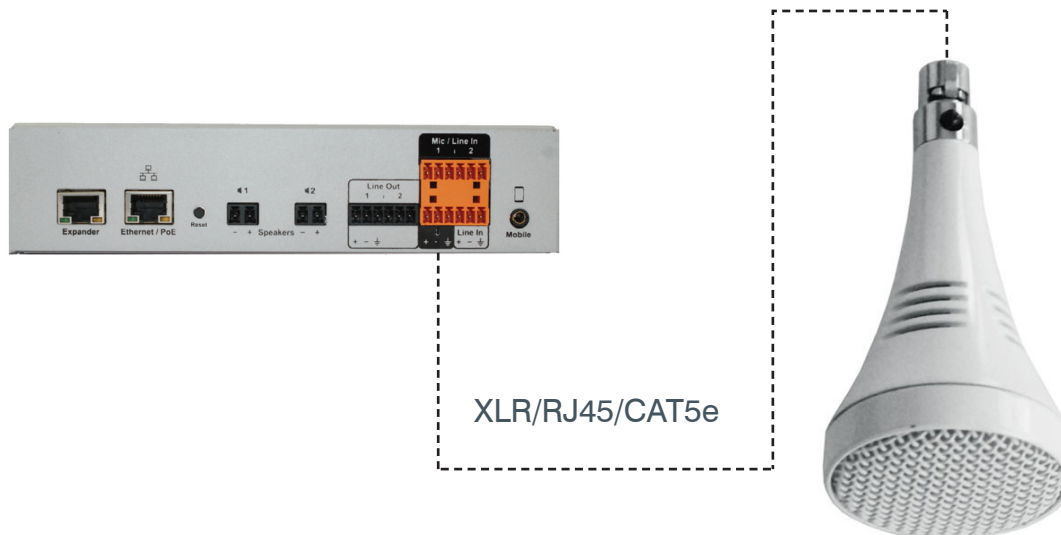

Document: QSG-0167-001v1.0 May 2023

Components Included

The COLLABORATE VERSA PRO 160 includes the UNITE™ 160 4K Camera, the CONVERGE Huddle DSP Mixer, a Ceiling Mic Array.

COLLABORATE Versa Pro 160

No	Description	Products
1	<p>910-3200-701:</p> <p>(1)CONVERGE Huddle, (2-4) Terminal Block Connectors, (5) USB 3.0 cable, (6) TRRS cable, (7) Mini COMBICON plug connectors, (8-9) Phillips pan-head screws, (10) Mounting ears kit</p>	
2	<p>910-2100-012</p> <p>UNITE 160 4K camera, power supply, USB 3.0 Cable Type B to Type A, 5ft, and camera remote control</p>	
3	<p>910-001-013-W</p> <p>Ceiling Microphone Array, Includes microphone array, RJ45 to Phoenix adapter, ceiling mounting base, 12” drop-down cable, 24” dropdown cable, 25’plenum rated CAT5e cable</p>	
4	<p>910-3200-202</p> <p>POE POWER SUPPLY KIT, Includes 1 x 36 Watt PoE+ Injector, 2 x 25 ft CAT6 cables.</p>	

Connecting USB to Camera

Connect the UNITE 160 camera to a USB 3.0 port on the CONVERGE Huddle.

Connecting Mic to CONVERGE Huddle

Connect the Ceiling Mic Array to a Mic/Line input on the CONVERGE Huddle.

Connecting Display to CONVERGE Huddle

Connect a room display to the HDMI output port on the CONVERGE Huddle.

Connecting Power Supply

Connect the camera to a power supply. Connect the CONVERGE Huddle to a PoE power injector (Midspan), or PoE Ethernet Network Switch (Endspan).