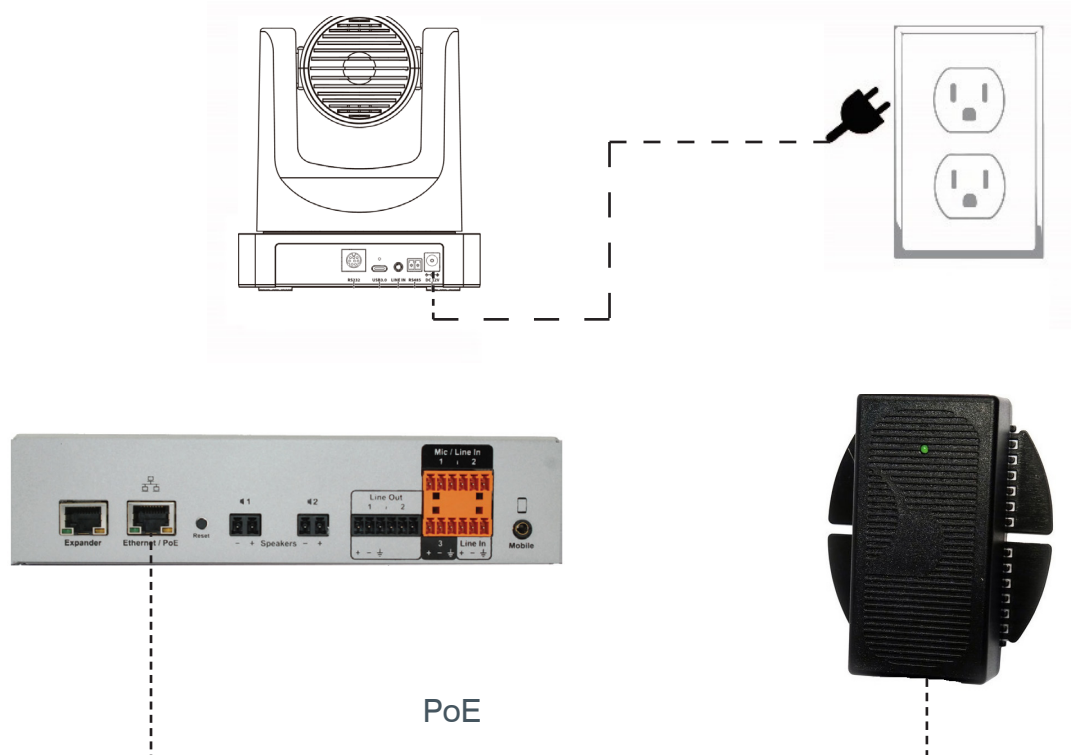

Document: QSG-0167-001v1.0 May 2023

Components Included

The COLLABORATE VERSA PRO 160 includes the UNITE™ 160 4K Camera, the CONVERGE Huddle DSP Mixer, a Ceiling Mic Array.

COLLABORATE Versa Pro 160

No	Description	Products
1	<p>910-3200-701:</p> <p>(1)CONVERGE Huddle, (2-4) Terminal Block Connectors, (5) USB 3.0 cable, (6) TRRS cable, (7) Mini COMBICON plug connectors, (8-9) Phillips pan-head screws, (10) Mounting ears kit</p>	
2	<p>910-2100-012</p> <p>UNITE 160 4K camera, power supply, USB 3.0 Cable Type B to Type A, 5ft, and camera remote control</p>	
3	<p>910-001-013-W</p> <p>Ceiling Microphone Array, Includes microphone array, RJ45 to Phoenix adapter, ceiling mounting base, 12” drop-down cable, 24” dropdown cable, 25’plenum rated CAT5e cable</p>	
4	<p>910-3200-202</p> <p>POE POWER SUPPLY KIT, Includes 1 x 36 Watt PoE+ Injector, 2 x 25 ft CAT6 cables.</p>	

Connecting USB to Camera

Connect the UNITE 160 camera to a USB 3.0 port on the CONVERGE Huddle.

Connecting Mic to CONVERGE Huddle

Connect the Ceiling Mic Array to a Mic/Line input on the CONVERGE Huddle.

Connecting Display to CONVERGE Huddle

Connect a room display to the HDMI output port on the CONVERGE Huddle.

Connecting Power Supply

Connect the camera to a power supply. Connect the CONVERGE Huddle to a PoE power injector (Midspan), or PoE Ethernet Network Switch (Endspan).