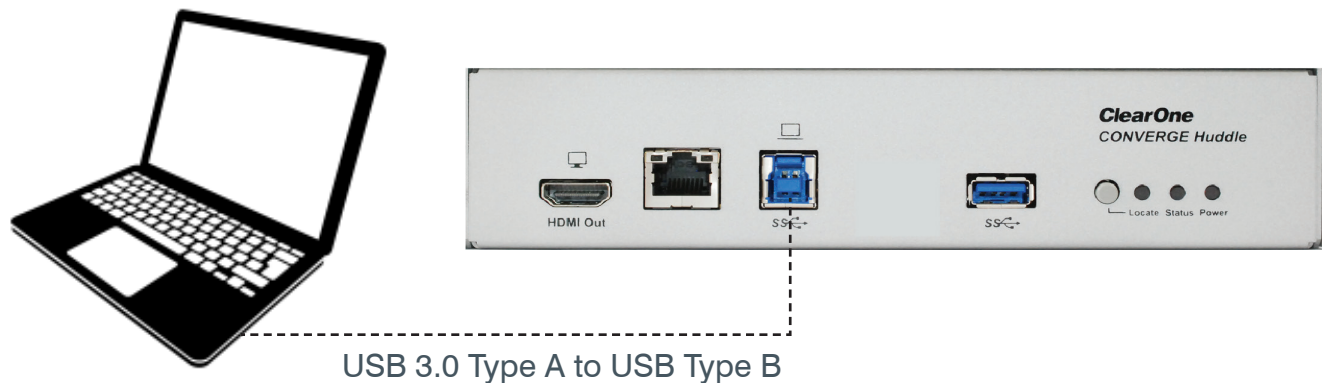

Configuring

To cast a laptop screen onto display via USB 3.0, install the DisplayLink driver (one time installation) on the laptop. Use the CD provided in the package, or download the driver from:

<http://www.displaylink.com/downloads>

Note: If a Windows 10 laptop comes with the DisplayLink driver pre-installed, it does not need to be installed separately. The CONVERGE Huddle has been tested with DisplayLink driver version 8.2.1999.0.

Connect your laptop to the USB 3.0 Type-B input port on the CONVERGE Huddle.

For more detailed information about CONVERGE Huddle, Ceiling Mic Array, and UNITE 160 products, please refer to the appropriate user manual or quick start guide on the ClearOne website:

[Converge Huddle](#)

[Ceiling Mic](#)

[Unite 160 4K](#)