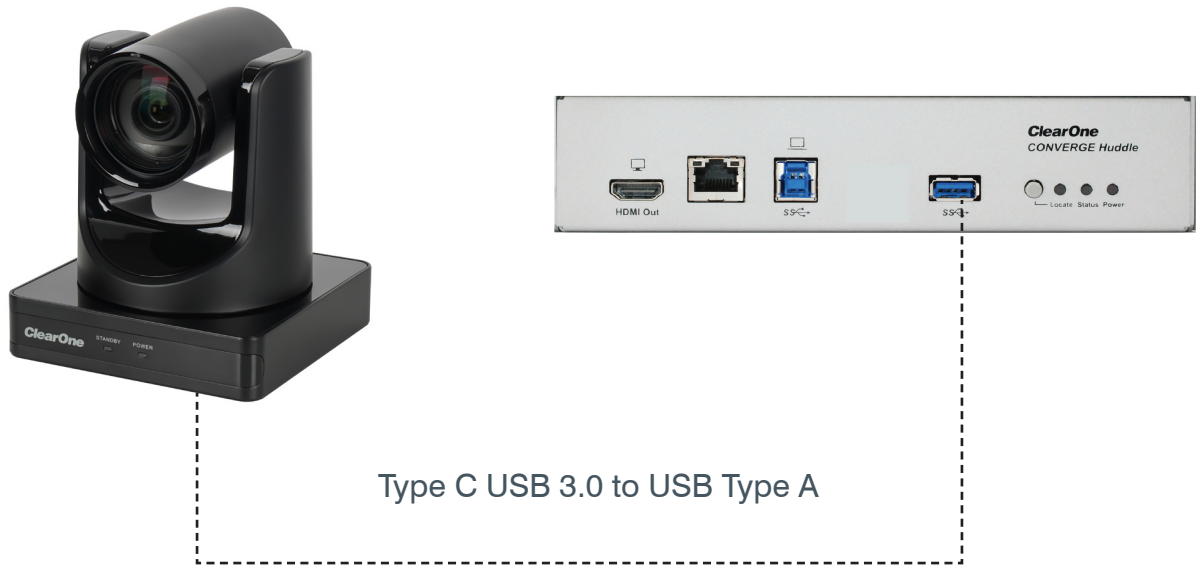

Document: QSG-0167-001v1.0 May 2023

Components Included

The COLLABORATE VERSA PRO 160 includes the UNITE™ 160 4K Camera, the CONVERGE Huddle DSP Mixer, a Ceiling Mic Array.

COLLABORATE Versa Pro 160

No	Description	Products
1	<p>910-3200-701:</p> <p>(1)CONVERGE Huddle, (2-4) Terminal Block Connectors, (5) USB 3.0 cable, (6) TRRS cable, (7) Mini COMBICON plug connectors, (8-9) Phillips pan-head screws, (10) Mounting ears kit</p>	
2	<p>910-2100-012</p> <p>UNITE 160 4K camera, power supply, USB 3.0 Cable Type B to Type A, 5ft, and camera remote control</p>	
3	<p>910-001-013-W</p> <p>Ceiling Microphone Array, Includes microphone array, RJ45 to Phoenix adapter, ceiling mounting base, 12” drop-down cable, 24” dropdown cable, 25’plenum rated CAT5e cable</p>	
4	<p>910-3200-202</p> <p>POE POWER SUPPLY KIT, Includes 1 x 36 Watt PoE+ Injector, 2 x 25 ft CAT6 cables.</p>	

Connecting USB to Camera

Connect the UNITE 160 camera to a USB 3.0 port on the CONVERGE Huddle.

Connecting Mic to CONVERGE Huddle

Connect the Ceiling Mic Array to a Mic/Line input on the CONVERGE Huddle.

Connecting Display to CONVERGE Huddle

Connect a room display to the HDMI output port on the CONVERGE Huddle.

Connecting Power Supply

Connect the camera to a power supply. Connect the CONVERGE Huddle to a PoE power injector (Midspan), or PoE Ethernet Network Switch (Endspan).

Connect your laptop to the USB 3.0 Type-B input port on the CONVERGE Huddle.

For more detailed information about CONVERGE Huddle, Ceiling Mic Array, and UNITE 160 products, please refer to the appropriate user manual or quick start guide on the ClearOne website: